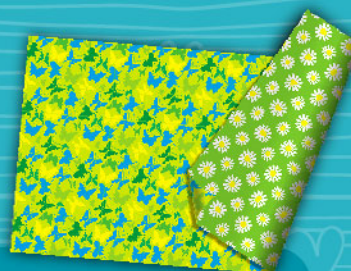

# Brillante 50x65

LUNARES FUCSIA TURQUESA  
AS 870317 EAN 7798010927570

LUNARES AMARILLO NEGRO  
AS 870319 EAN 7798010927587

LUNARES ROJO NEGRO  
AS 870320 EAN 7798010927594

CORAZÓN / LUNAR ROSA  
AS 870331 EAN 7798010927518

CORAZÓN / LUNAR AMARILLO  
AS 870332 EAN 7798010927525

FLOR / MARIPOSA VERDE  
AS 870343 EAN 7798010927457

FLOR / MARIPOSA NARANJA  
AS 870344 EAN 7798010927464

ESTRELLA / CORAZÓN GRANDE FUCSIA  
AS 870346 EAN 7798010927433