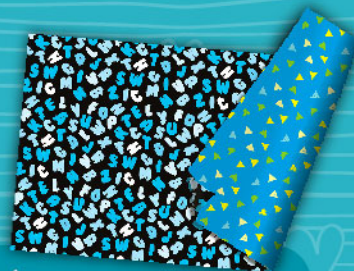

LETRAS / TRIÁNGULOS NEGRO TURQUESA
AS 870363 EAN 7798010927501